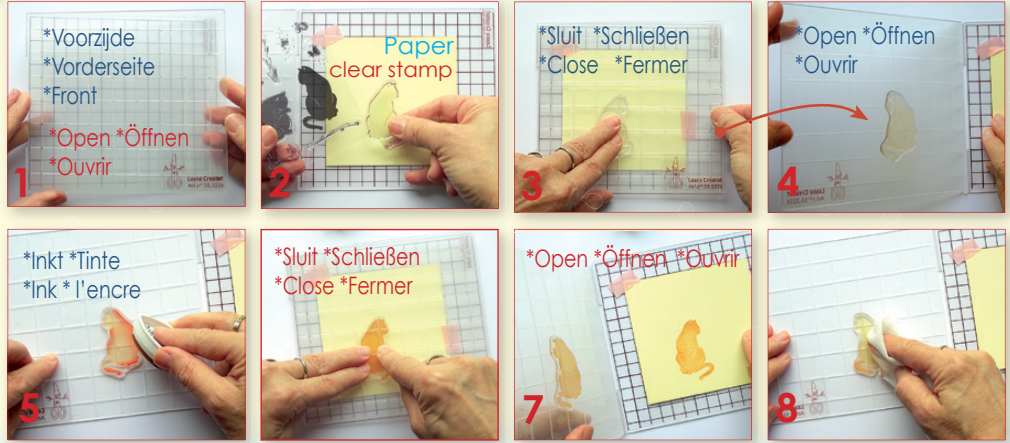

LeCrea Stamping Tool for positioning & stamping with clear stamps

55.3226

LeCrea Combi stamps to create...

55.3110

55.3127

Te combineren met
Läßt sich kombinieren mit
To use in combination with
à combiner avec:

55.3134

55.3141

35.2915

35.2885

35.2892

35.2908

35.2922

35.2939

Embossing folders

35.2946 Background Garden

35.2960 Background Circles

35.2953 Background Little flowers

12 pcs/Stck:
6 designs x 2

14 pcs/Stck:
7 designs x 2

Design Paper

51.2250

51.3219

20 pcs/Stck:
4 designs x 5

20 pcs/Stck:
10 designs x 2